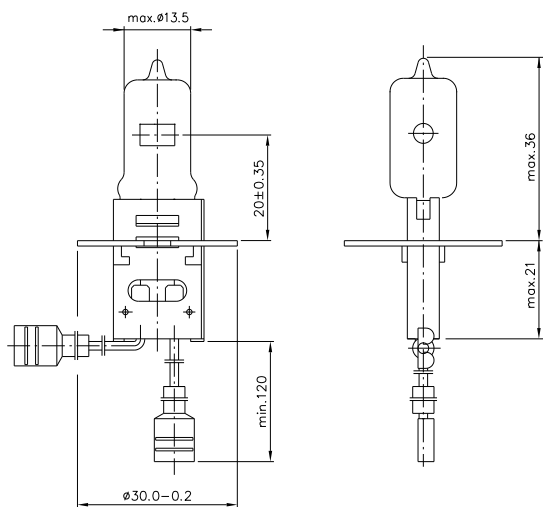

Drawing (in mm)

valid from	05.03.2014 -V2 - PN14/0072
replace for	30.01.2013 -V1
file	58378.100.pdf