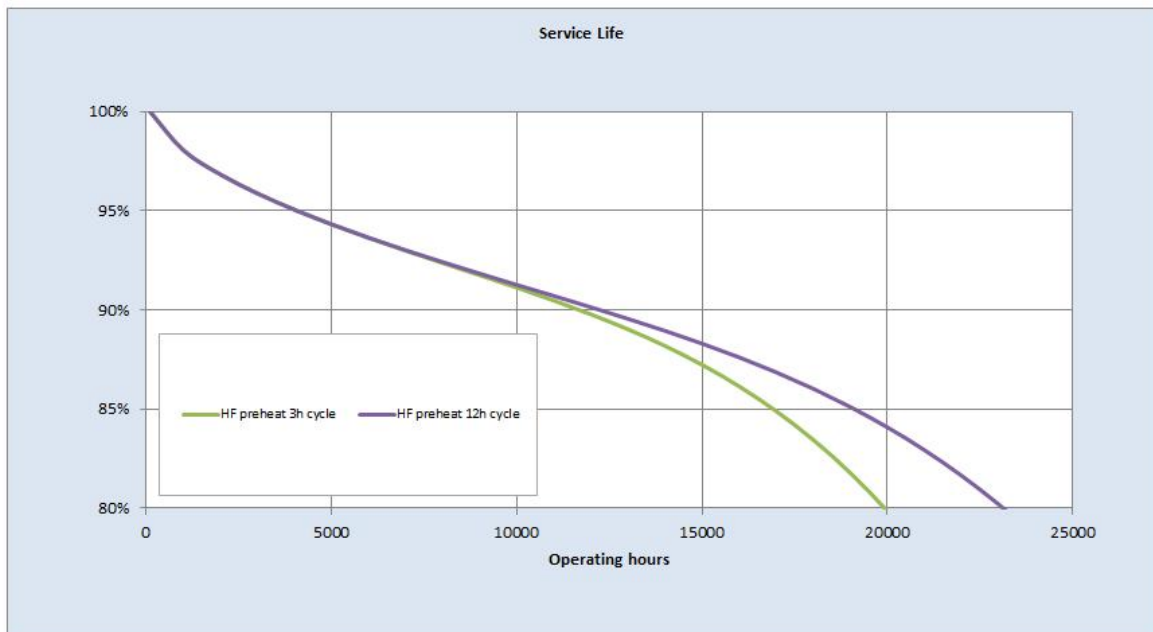

Technical drawing

Lumen maintenance data

Survival data

Service life data

Downloads & Links

[Go to the catalog site \(HTTP\)](#)

[Linear Fluorescent Lamps Catalogue \(PDF\)](#)

[LFL T5 LongLast™ Lamps - Data sheet \(EN\) \(PDF\)](#)