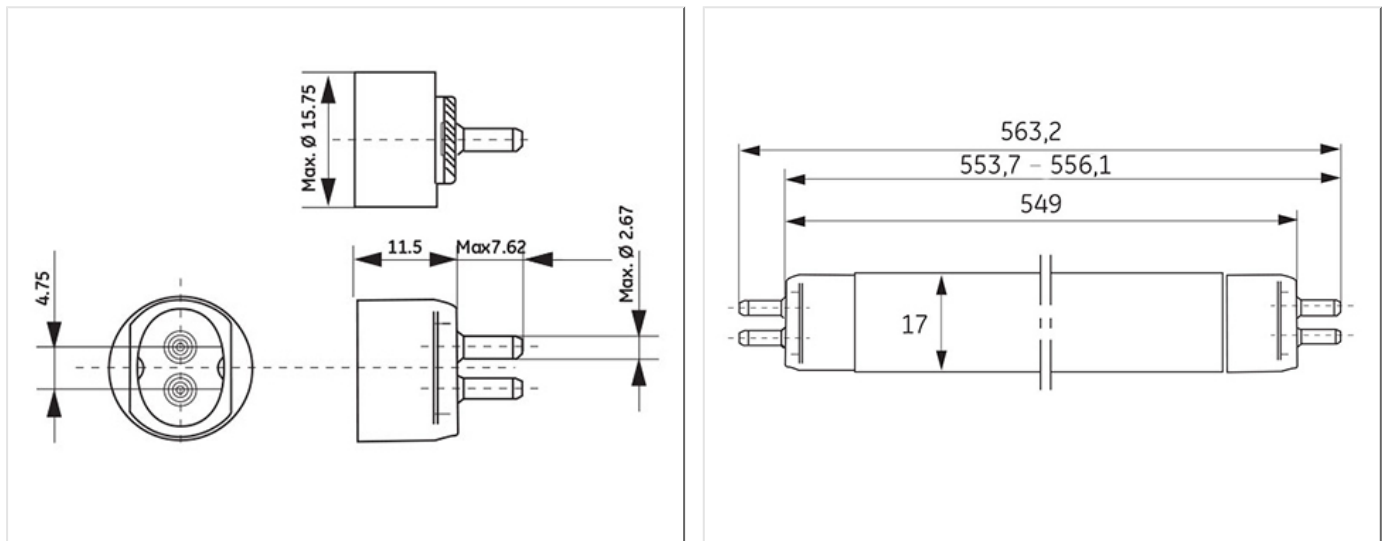

Technical drawing