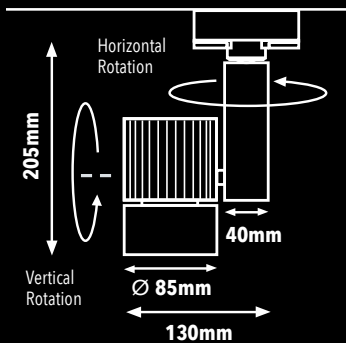

Q-MAX

LED Track Light Tube 33W

33W
3,450 lm

Voltage: 220 -240V AC
Colour Temperature: 2,700K, 3,000K, 4,000K
Colour: Warm-, Neutral-, Daylight White
CRI: >82
Life Time: >50,000 h
Lumen Maintenance: 90% at 50,000 h
Heat Sink: Aluminium
Warranty: 5 years

Product No.:
22400 (4.000K/60°) 22391 (2.7000K/23°)
24472 (3.000K/37°) 24598 (4.000K/19°)
25046 (3.000K/28°) and many more

Dimmable depending on power supply unit, 1-10 Volt or Dali; DMX, Push, Phase on request