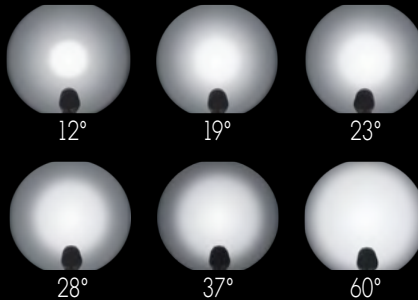

Q-MAX

LED Track Light Tube 33W

33W
3,450 lm

Voltage: 220 -240V AC
Colour Temperature: 2,700K, 3,000K, 4,000K
Colour: Warm-, Neutral-, Daylight White
CRI: >82
Life Time: >50,000 h
Lumen Maintenance: 90% at 50,000 h
Heat Sink: Aluminium
Warranty: 5 years

Product No.:
22400 (4.000K/60°) 22391 (2.7000K/23°)
24472 (3.000K/37°) 24598 (4.000K/19°)
25046 (3.000K/28°) and many more

Dimmable depending on power supply unit, 1-10 Volt or Dali; DMX, Push, Phase on request

Instant

Body housing colour: Black, White, Silver (more colours upon request)

International Protection Code: IP20

Application Area

Ideal for fade-resistant lighting in fashion stores, car dealerships and many other retail businesses.