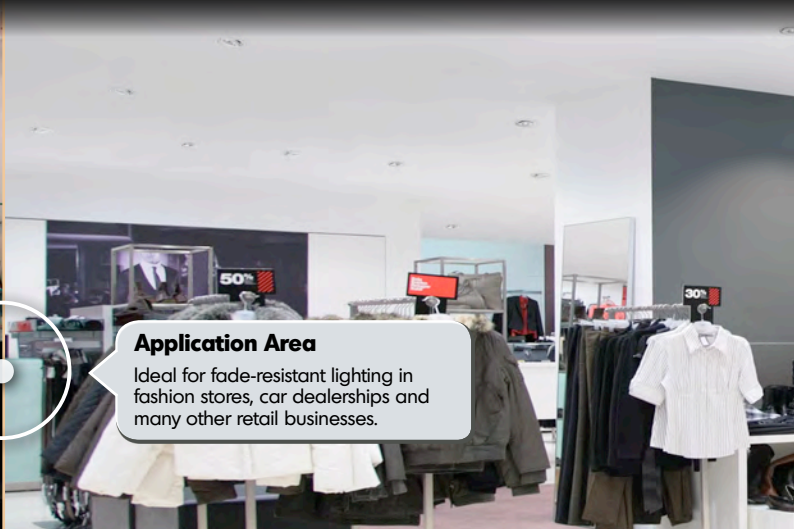

Product No.:
24592 (2.700K)
24604 (3.000K)
22370 (4.000K)

Dimmable depending on power supply unit, 1-10 Volt or Dali; DMX, Push, Phase on request

Lighting insets are gimbal-mounted and thus pivoting in all directions without shading themselves

Instant

Body housing colour: Black, White, Silver (more colours upon request)

International Protection Code: IP20

Application Area

Ideal for fade-resistant lighting in fashion stores, car dealerships and many other retail businesses.