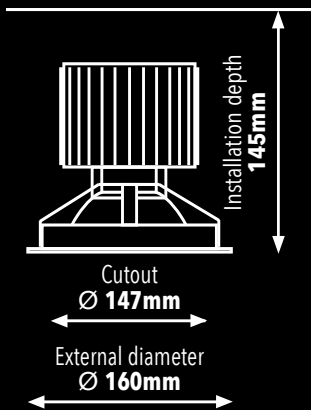

Q-MAX

LED Variable Downlight 33W

33W
3,450lm

Voltage: 220-240V AC
Colour Temperature: 2,700K, 3,000K, 4,000K
Colour: Warm-, Neutral-, Daylight White
CRI: >82
Life Time: >50,000 h
Lumen Maintenance: 90% at 50,000 h
Heat Sink: Aluminium
Warranty: 5 years

Product No.:
24592 (2.700K)
24604 (3.000K)
22370 (4.000K)

Dimmable depending on power supply unit, 1-10 Volt or Dali; DMX, Push, Phase on request

Lighting insets are gimbal-mounted and thus pivoting in all directions without shading themselves