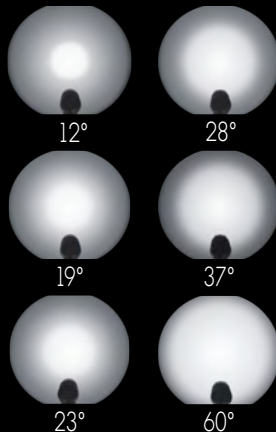

Q-MAX

LED Variable Downlight 33W

33W
3,450lm

Voltage: 220-240V AC
Colour Temperature: 2,700K, 3,000K, 4,000K
Colour: Warm-, Neutral-, Daylight White
CRI: >82
Life Time: >50,000 h
Lumen Maintenance: 90% at 50,000 h
Heat Sink: Aluminium
Warranty: 5 years

Product No.:
24592 (2.700K)
24604 (3.000K)
22370 (4.000K)

Dimmable depending on power supply unit, 1-10 Volt or Dali; DMX, Push, Phase on request

Lighting insets are gimbal-mounted and thus pivoting in all directions without shading themselves

Instant

Body housing colour: Black, White, Silver (more colours upon request)

International Protection Code: IP20

Application Area

Ideal for fade-resistant lighting in fashion stores, car dealerships and many other retail businesses.