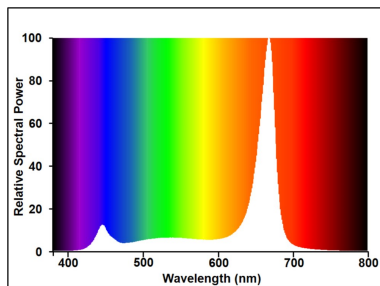

Grolux LED E27

GROLUX LED E27 VEGETATIVE
0020965

Certifications	00
ETIM Class	EC001959

Optical data

Luminous flux (lm)	1100
Luminous flux (Rated) (lm)	1100
Photosynthetically active radiation (PAR)	39
Photosynthetic Photon Flux Density (PPFD)	13
Colour temperature (K)	2400
Light colour	Grolux
CRI (Ra)	60
Beam Angle (°)	115
Beam angle (Rated) (°)	115

Electrical data

Wattage (W)	17
Starting time (max) (s)	0.5
Product Voltage (V)	230
Lamp power factor	0.9
Nominal Frequency (Hz)	50/60Hz

Lifetime data

Average life (Nominal) (h)	25000
Average life (Rated) (h)	25000

Physical data

IP rating	IP44
Nominal Product Length (mm)	166
Nominal Product Diameter (mm)	125
Weight (kg)	0.23

Packaging

Single packaging type	Carton
Product EAN number	5410288209654
Packaging single length / height (cm)	13.1
Packaging single width (cm)	13.1
Packaging single depth (cm)	1.76
DUN14 (outer)	05410288209654
Units per outer package	20
Packaging outer length / height (cm)	68.1
Packaging outer width (cm)	54.3
Packaging outer depth (cm)	38.2

Safety data

Optimal operating condition (°C)	-40-50
Special purpose lamp	Yes
Intended purpose	Horticulture, Vegetative, Photoperiodic lighting
Suitable for household illumination	No

Grolux LED E27

GROLUX LED E27 VEGETATIVE
0020965

Safety message

Not suitable for household

PHOTOMETRY

TECHNICAL DRAWINGS