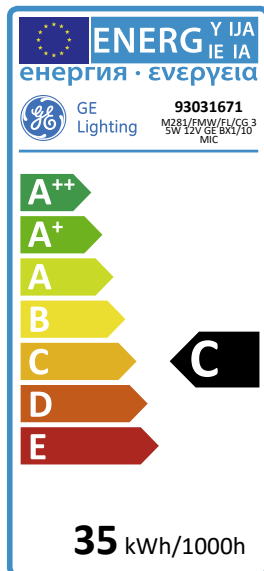

GE
Lighting

35
kWh/1000h

C
energy class

14
lumens/watt

MR16 Precise™ Bright 5000 - Closed

M281/FMW/FL/CG 35W 12V GE BX1/10
MIC

93031671

Product information

Precise™ Bright 5000 MR16 offers outstanding life, outstanding light output and beam quality. Its advanced, computer designed reflector gives a smooth beam and outstanding light output compared to similar lamps.

Application areas

 Hospitality

 Home

Product data

Product Code	93031671
Bulb Shape	Mirrored reflector
Bulb Diameter [mm]	50
Maximum Overall Length [mm]	46
Net weight per piece [g]	14
Gross weight per piece [g]	26
Brand	General Electric (GE)
Cap/Base	GU5.3

Performance data

Nominal/ Rated Beam Angle [°]	36
Nominal/ Rated Beam Angle (°)	36
Nominal center beam candlepower (CBCP) [cd]	450
Rated peak intensity in [Cd]	450
Rated Lumens [lm]	500
Weighted energy consumption [kWh/1000h]	35
Energy efficiency class (EEC)	C
Lamp Lumen Maintenance factor (2000 hours)	80%
Rated Life [h]	5000
Nominal Lifetime [h]	5000
Nominal correlated colour temperature (CCT) [K]	2800
Nominal lumens [lm]	500
Colour Rendering Index (CRI) [Ra]	100