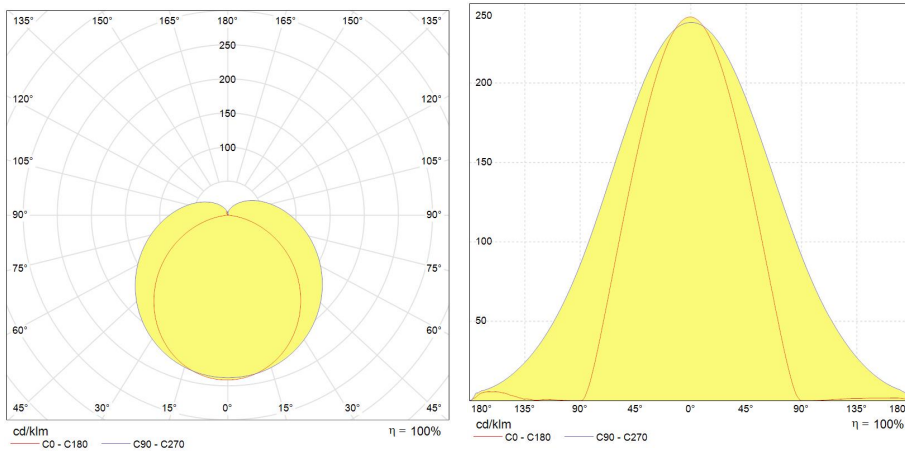

Photometric Data

Downloads & Links

[Go to the catalog site (HTTP)](#)

[Photometry (IES)](#)

[Datasheet (PDF)](#)

[Images (HTTP)](#)

[Lighting design tools & calculators (HTTP)](#)

[Certificate for the Quality Management System of GE Lighting EMEA (PDF)](#)

[Certificate for the Environmental Management System of GE Lighting EMEA (PDF)](#)