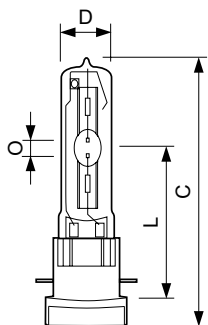

MSD Gold™ MiniFastFit

Versions

Abmessungsskizzen

Product	D (max)	O	L (min)	L (max)	L	C (max)
MSD Gold™ 300/2 MiniFastFit 1CT/16	23 mm	5.0 mm	65.8 mm	67.8 mm	66.8 mm	126 mm