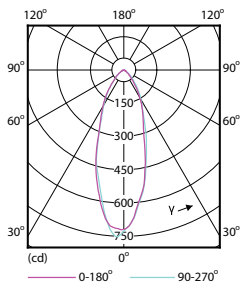

CorePro LEDspotMV 25W GU10 830 36D

CorePro LEDspotMV 50W GU10 830 36D CLA