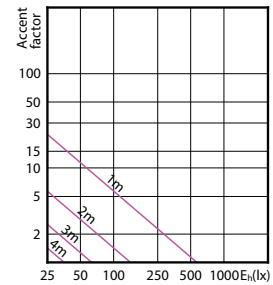

Accent Diagrams