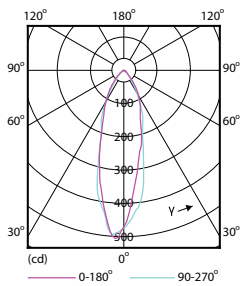

CorePro LEDspot GU10 & E14 Hochvolt-Reflektorlampen

Light Distribution Diagrams

CorePro LEDspotMV 25W GU10 830 36D