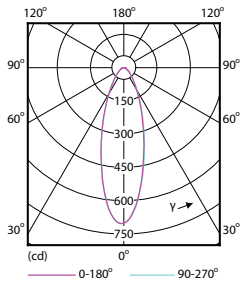

CorePro LEDspot GU10 & E14 Hochvolt-Reflektorlampen

Light Distribution Diagrams

CorePro LEDspotMV 25W GU10 830 36D