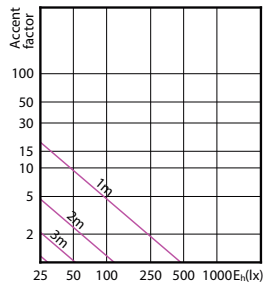

Accent Diagrams