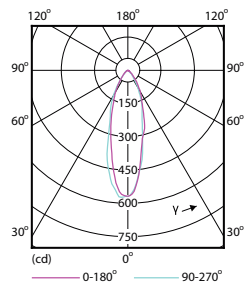

CorePro LEDspotMV 35W GU10 830 36D CLA

CorePro LEDspot GU10 & E14 Hochvolt-Reflektorlampen

Light Distribution Diagrams