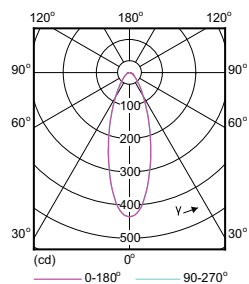

## Light Distribution Diagrams

CorePro LEDspotMV 25W GU10 830 36D

CorePro LEDspotMV 35W GU10 830 36D CLA

CorePro LEDspotMV 50W GU10 830 36D CLA