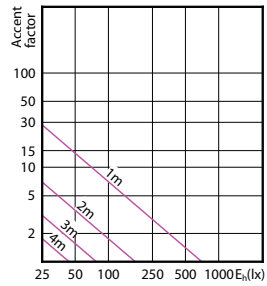

Accent Diagrams