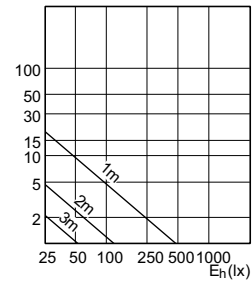

Accent Diagrams