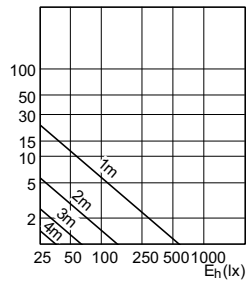

Accent Diagrams