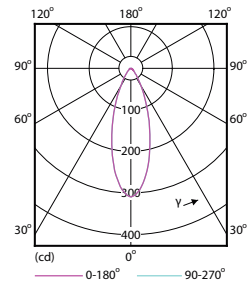

CorePro LEDspot GU10 & E14 Hochvolt-Reflektorlampen

Light Distribution Diagrams