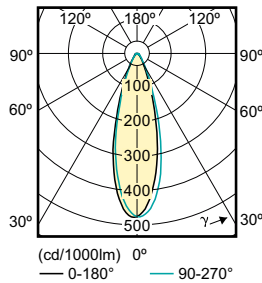

CorePro LEDspotMV 35W GU10 830 36D CLA

CorePro LEDspotMV 50W GU10 830 36D CLA