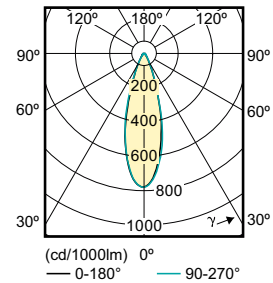

CorePro LEDspotMV 35W GU10 830 36D CLA