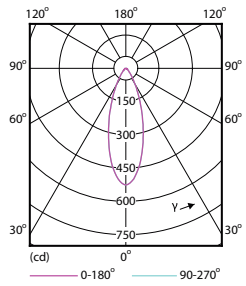

CorePro LEDspot GU10 & E14 Hochvolt-Reflektorlampen

Light Distribution Diagrams