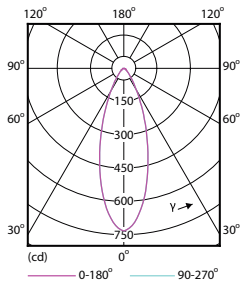

CorePro LEDspot GU10 & E14 Hochvolt-Reflektorlampen

Light Distribution Diagrams