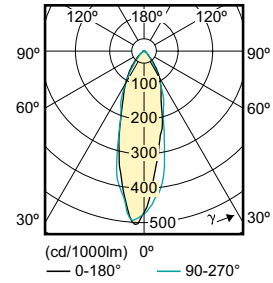

CorePro LEDspot GU10 & E14 Hochvolt-Reflektorlampen

Light Distribution Diagrams

CorePro LEDspotMV 25W GU10 830 36D