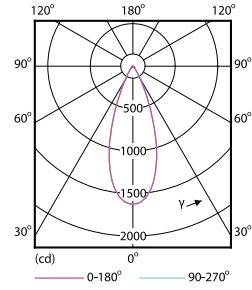

CorePro LEDspot GU10 & E14 Hochvolt-Reflektorlampen

Light Distribution Diagrams