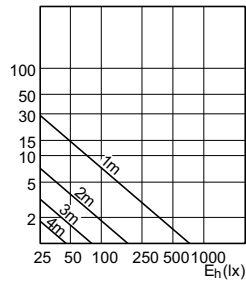

Accent Diagrams