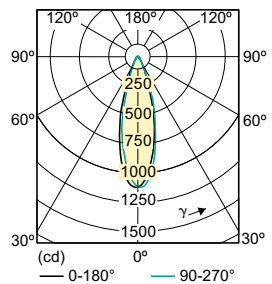

## Light Distribution Diagrams

CorePro LEDspotMV 25W GU10 830 36D

CorePro LEDspotMV 35W GU10 830 36D CLA

CorePro LEDspotMV 50W GU10 830 36D CLA