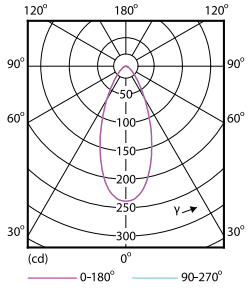

CorePro LEDspot GU10 & E14 Hochvolt-Reflektorlampen

Light Distribution Diagrams