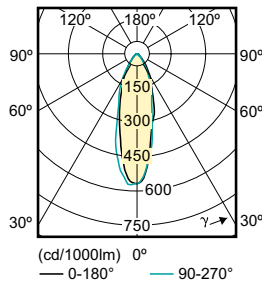

CorePro LEDspot GU10 & E14 Hochvolt-Reflektorlampen

Light Distribution Diagrams

CorePro LEDspotMV 25W GU10 830 36D