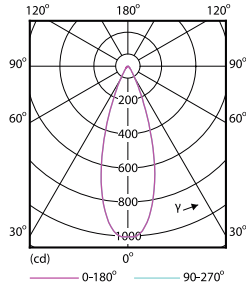

CorePro LEDspot GU10 & E14 Hochvolt-Reflektorlampen

Light Distribution Diagrams