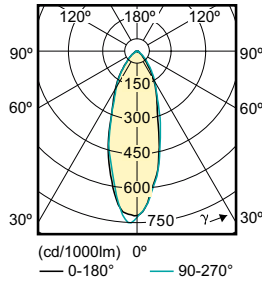

CorePro LEDspot GU10 & E14 Hochvolt-Reflektorlampen

Light Distribution Diagrams

CorePro LEDspotMV 25W GU10 830 36D