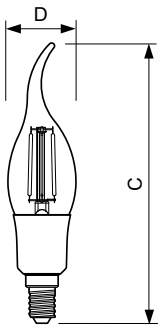

Classic LEDbulb/candle/luster E27/E14 Filament

Abmessungsskizzen

Product	D	C
CLA LEDCandle ND 4-40W B35 E14 827 CL	35 mm	97 mm

Product	D	C
CLA LEDLuster D 4.5-40W P45 E27 827 CL	45 mm	89 mm
CLA LEDLuster D 3-25W P45 E27 827 CL	45 mm	89 mm

Product	D	C
CLA LEDCandle D 4.5-40W BA35 E14 827 CL	35 mm	144 mm

Elektrische Kenndaten

Eingangsfrequenz	50 bis 60 Hz
Spannung (nom.)	220-240 V
Startzeit (nom.)	0.5 s

Allgemeine Eigenschaften

Nennlebensdauer (nom.)	15000 h
Nennlebensdauer (Std.)	15000 h
Schaltzyklus	20000X

Lichttechnische Daten

Farbwiedergabeindex (nom.)	80
Restlichtstrom am Ende der Nennlebensdauer (nom.)	70 %

Zulassungen und Anwendungseigenschaften

Order Code	Full Product Name	Energieverbrauch kWh/	
		1.000 Std.	Energieeffizienz-Label (EEL)
51771000	CLA LEDLuster ND 2.3-25W E14 WW P45 CL	3 kWh	A++
51763500	CLA LEDBulb ND 4.3-40W E27 WW A60 CL	5 kWh	A++
52378000	CLA LEDBulb ND 4.3-40W E27 WW ST64 CL	5 kWh	A++
57553600	CLA LEDCandle D 2.5-25W B35 E14 827 CL	3 kWh	A++
57555000	CLA LEDCandle D 4.5-40W B35 E14 827 CL	5 kWh	A++
58111700	CLA LEDLuster D 2.5-25W P45 E14 827 CL	3 kWh	A++
57557400	CLA LEDCandle D 4.5-40W BA35 E14 827 CL	5 kWh	A++
57559800	CLA LEDLuster D 4.5-40W P45 E14 827 CL	5 kWh	A++
57561100	CLA LEDLuster D 4.5-40W P45 E27 827 CL	5 kWh	A++
58115500	CLA LEDLuster D 2.5-25W P45 E14 827 CL	3 kWh	A++
57545100	CLA LEDBulb D 4.5-40W A60 E27 827 CL	5 kWh	A++
57547500	CLA LEDBulb D 8-60W A60 E27 827 CL	8 kWh	A+