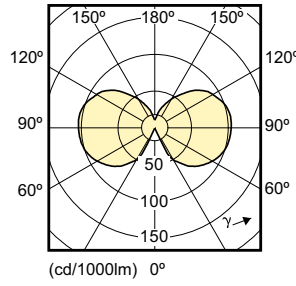

Classic LEDbulb/candle/luster E27/E14 Filament

Light Distribution Diagrams