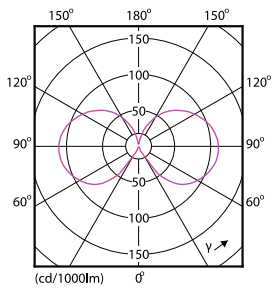

Classic LEDbulb/candle/luster E27/E14 Filament

Light Distribution Diagrams