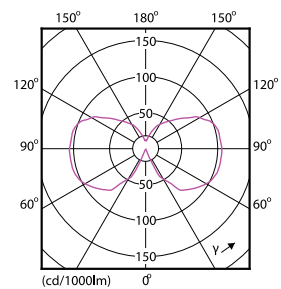

Classic LEDbulb/candle/luster E27/E14 Filament

Light Distribution Diagrams