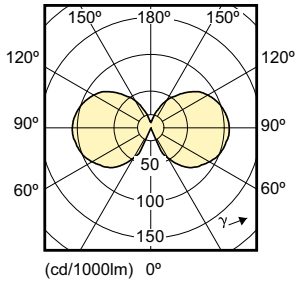

Classic LEDbulb/candle/luster E27/E14 Filament

Light Distribution Diagrams