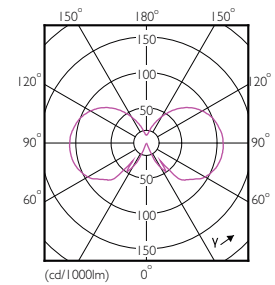

Classic LEDbulb/candle/luster E27/E14 Filament

Light Distribution Diagrams

Classic LEDbulb/candle/luster E27/E14 Filament

Light Distribution Diagrams

LEDbulb 40W E27 827 CL A60 D

LEDbulb 25W E14 827 CL B35