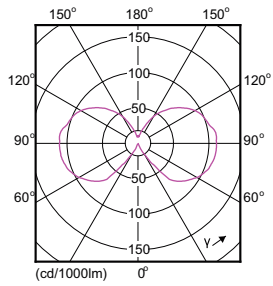

Classic LEDbulb/candle/luster E27/E14 Filament

Light Distribution Diagrams

Classic LEDbulb/candle/luster E27/E14 Filament

Light Distribution Diagrams

LEDbulb 40W E27 827 CL A60 D

LEDbulb 25W E14 827 CL B35