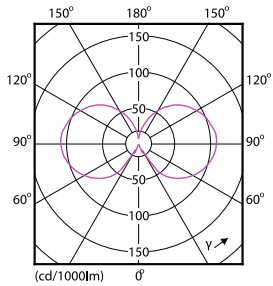

Classic LEDbulb/candle/luster E27/E14 Filament

Light Distribution Diagrams