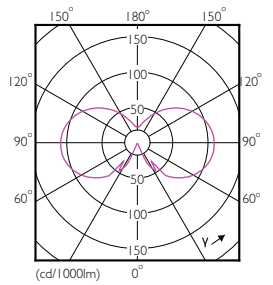

LEDbulb 25W E14 827 FR B35