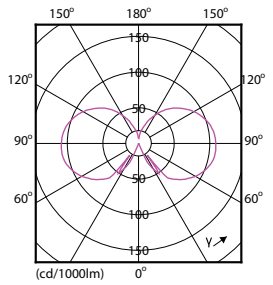

Classic LEDbulb/candle/luster E27/E14 Filament

Light Distribution Diagrams

Classic LEDbulb/candle/luster E27/E14 Filament

Light Distribution Diagrams

LEDbulb 40W E27 827 CL A60 D

LEDbulb 25W E14 827 CL B35