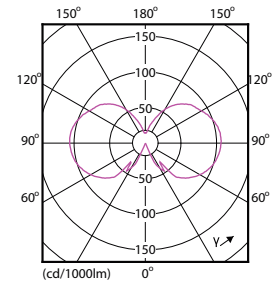

LEDbulb 75W E27 827 CL A60