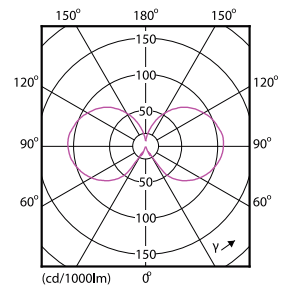

Classic LEDbulb/candle/luster E27/E14 Filament

Light Distribution Diagrams