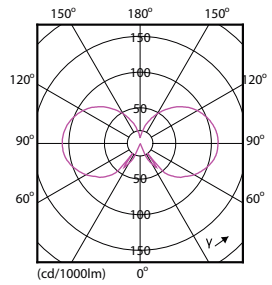

Classic LEDbulb/candle/luster E27/E14 Filament

Light Distribution Diagrams

Classic LEDbulb/candle/luster E27/E14 Filament

Light Distribution Diagrams

LEDbulb 40W E27 827 CL A60 D

LEDbulb 25W E14 827 CL B35