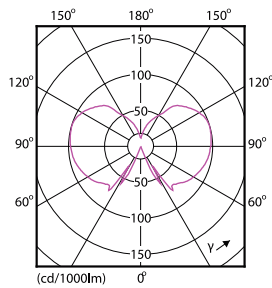

Classic LEDbulb/candle/luster E27/E14 Filament

Light Distribution Diagrams