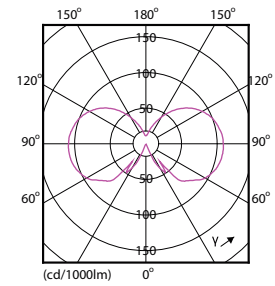

Classic LEDbulb/candle/luster E27/E14 Filament

Light Distribution Diagrams

Classic LEDbulb/candle/luster E27/E14 Filament

Light Distribution Diagrams

LEDbulb 40W E27 827 CL A60 D

LEDbulb 25W E14 827 CL B35