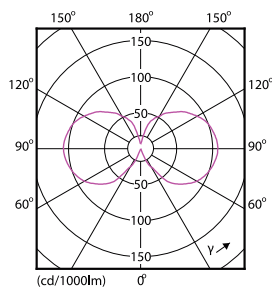

Classic LEDbulb/candle/luster E27/E14 Filament

Light Distribution Diagrams