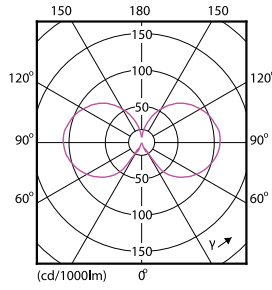

Classic LEDbulb/candle/luster E27/E14 Filament

Light Distribution Diagrams

Classic LEDbulb/candle/luster E27/E14 Filament

Light Distribution Diagrams

LEDbulb 40W E27 827 CL A60 D

LEDbulb 25W E14 827 CL B35