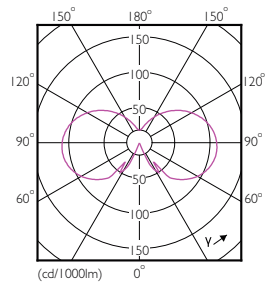

LEDbulb 40W E14 827 FR B35