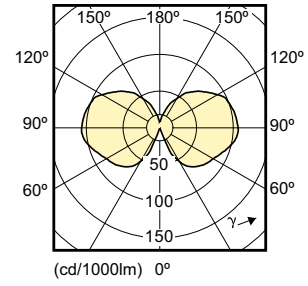

Classic LEDbulb/candle/luster E27/E14 Filament

Light Distribution Diagrams