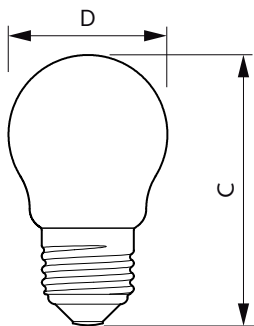

Classic LEDbulb/candle/luster E27/E14 Filament

Abmessungsskizzen

Product	D	C
CLA LEDCandle ND 2.2-25W BA35 E14 FR	35 mm	123 mm
CLA LEDCandle ND 2-25W BA35 E14 827 CL	35 mm	123 mm

Product	D	C
CLA LEDCandle ND 4.3-40W P45 E27 FR	45 mm	78 mm
CLA LEDCandle ND 2.2-25W P45 E27 FR	45 mm	78 mm

Product	D	C
CLA LEDCandle ND 2.2-25W P45 E14 FR	45 mm	80 mm
CLA LEDCandle ND 4.3-40W P45 E14 FR	45 mm	80 mm

Product	D	C
CLA LEDCandle ND 4.3-40W B35 E14 FR	35 mm	97 mm
CLA LEDCandle ND 2.3-14W B35 E14 SP GOLD	35 mm	99 mm
CLA LEDCandle D 3-25W B35 E14 827 CL	35 mm	118 mm
CLA LEDCandle D 4.5-40W B35 E14 827 CL	35 mm	118 mm
CLA LEDCandle ND 2-25W B35 E14 827 CL	35 mm	97 mm
CLA LEDCandle ND 2.2-25W B35 E14 FR	35 mm	97 mm