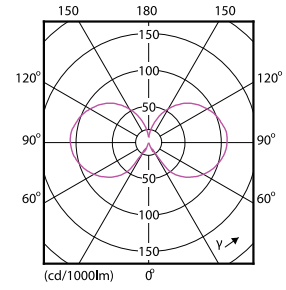

Classic LEDbulb/candle/luster E27/E14 Filament

Light Distribution Diagrams

Classic LEDbulb/candle/luster E27/E14 Filament

Light Distribution Diagrams

LEDbulb 40W E27 827 CL A60 D

LEDbulb 25W E14 827 CL B35