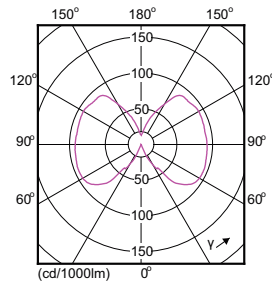

Classic LEDbulb/candle/luster E27/E14 Filament

Light Distribution Diagrams

Classic LEDbulb/candle/luster E27/E14 Filament

Light Distribution Diagrams

LEDbulb 40W E27 827 CL A60 D

LEDbulb 25W E14 827 CL B35