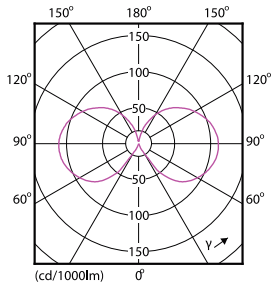

Classic LEDbulb/candle/luster E27/E14 Filament

Light Distribution Diagrams

Classic LEDbulb/candle/luster E27/E14 Filament

Light Distribution Diagrams

LEDbulb 40W E27 827 CL A60 D

LEDbulb 25W E14 827 CL B35