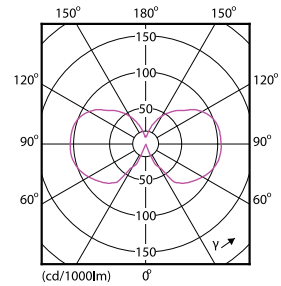

Classic LEDbulb/candle/luster E27/E14 Filament

Light Distribution Diagrams