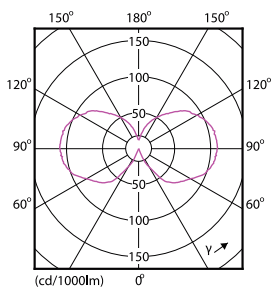

Classic LEDbulb/candle/luster E27/E14 Filament

Light Distribution Diagrams