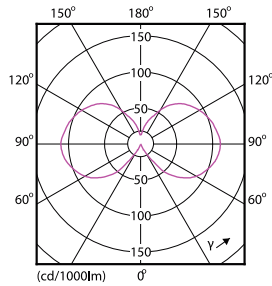

Classic LEDbulb/candle/luster E27/E14 Filament

Light Distribution Diagrams