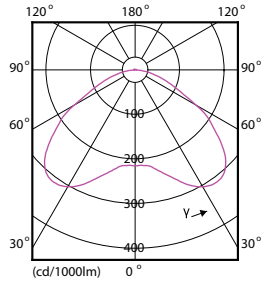

TrueForce LEDHIL HPI 250W E40 840 120D