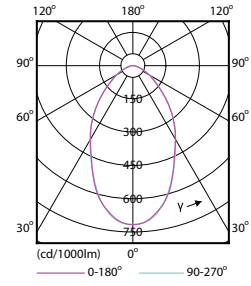

400W E40 Others ND 60D 840 4000K