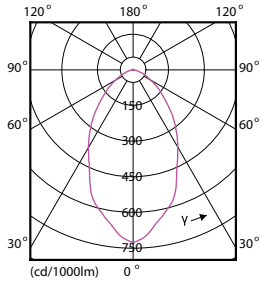

TrueForce LED Industrial and Retail (Highbay – HPI/SON/HPL)

Light Distribution Diagrams

TrueForce LEDHIL HPI 250W E40 840 60D