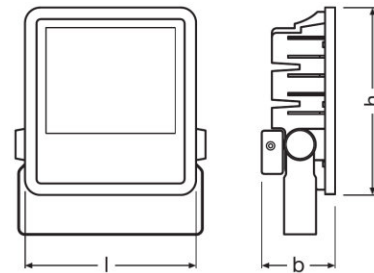

FLOODLIGHT LED 10 W 3000 K WT,
FLOODLIGHT LED 10 W 4000 K WT

FLOODLIGHT LED 20 W 3000 K WT

FLOODLIGHT LED 20 W 3000 K BK,
FLOODLIGHT LED 20 W 4000 K BK

FLOODLIGHT LED 50 W 3000 K WT