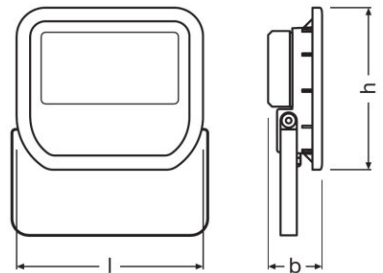

FLOODLIGHT LED 10 W 3000 K WT,
FLOODLIGHT LED 10 W 4000 K WT

FLOODLIGHT LED 20 W 3000 K WT

FLOODLIGHT LED 20 W 3000 K BK,
FLOODLIGHT LED 20 W 4000 K BK

FLOODLIGHT LED 50 W 3000 K WT