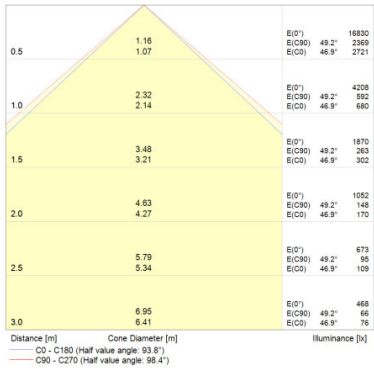

FLOODLIGHT LED 10 W 4000 K WT

FLOODLIGHT LED 20 W 3000 K WT

FLOODLIGHT LED 20 W 3000 K BK

FLOODLIGHT LED 20 W 4000 K BK

FLOODLIGHT LED 50 W 3000 K WT

FLOODLIGHT LED 50 W 3000 K BK

FLOODLIGHT LED 50 W 4000 K BK