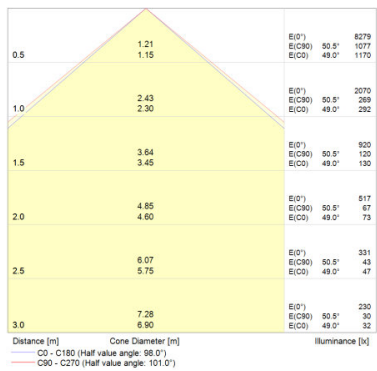

FLOODLIGHT LED 10 W 3000 K WT

FLOODLIGHT LED 10 W 4000 K WT

FLOODLIGHT LED 20 W 3000 K WT

FLOODLIGHT LED 20 W 3000 K BK