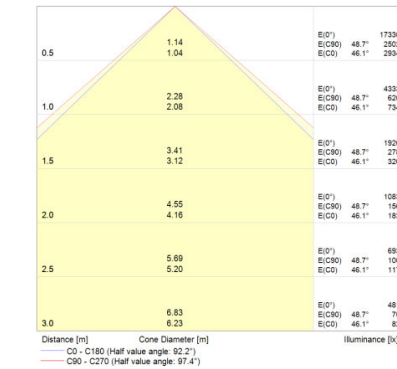

FLOODLIGHT LED 10 W 4000 K WT

FLOODLIGHT LED 20 W 3000 K WT

FLOODLIGHT LED 20 W 3000 K BK

FLOODLIGHT LED 20 W 4000 K BK

FLOODLIGHT LED 50 W 3000 K WT

FLOODLIGHT LED 50 W 3000 K BK

FLOODLIGHT LED 50 W 4000 K BK