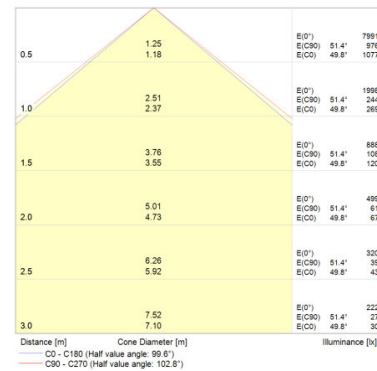

FLOODLIGHT LED 10 W 3000 K WT

FLOODLIGHT LED 10 W 4000 K WT

FLOODLIGHT LED 20 W 3000 K WT

FLOODLIGHT LED 20 W 3000 K BK