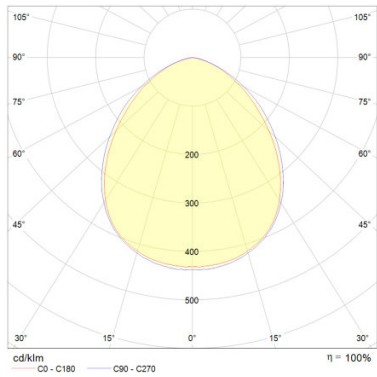

FLOODLIGHT LED 50 W 3000 K BK,
FLOODLIGHT LED 50 W 4000 K BK

FLOODLIGHT LED 10 W 3000 K WT

FLOODLIGHT LED 10 W 4000 K WT

FLOODLIGHT LED 20 W 3000 K WT

FLOODLIGHT LED 20 W 3000 K BK