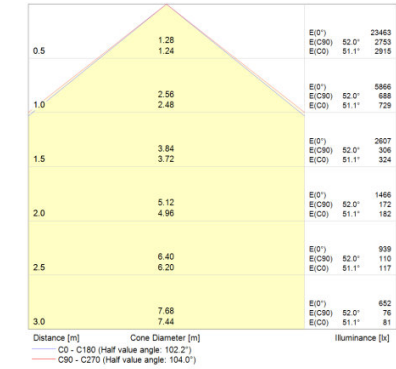

FLOODLIGHT LED 10 W 4000 K WT

FLOODLIGHT LED 20 W 3000 K WT

FLOODLIGHT LED 20 W 3000 K BK

FLOODLIGHT LED 20 W 4000 K BK

FLOODLIGHT LED 50 W 3000 K WT

FLOODLIGHT LED 50 W 3000 K BK

FLOODLIGHT LED 50 W 4000 K BK