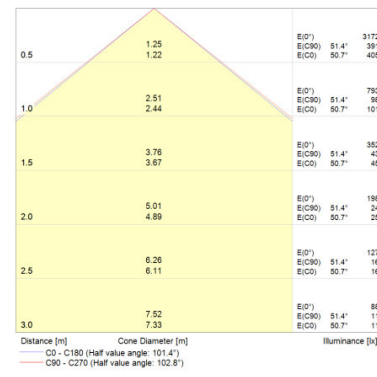

FLOODLIGHT LED 150 W 4000 K BK,
FLOODLIGHT LED 150 W 6500 K BK

FLOODLIGHT LED 10 W 3000 K WT

FLOODLIGHT LED 10 W 4000 K WT

FLOODLIGHT LED 20 W 3000 K WT

FLOODLIGHT LED 20 W 3000 K BK