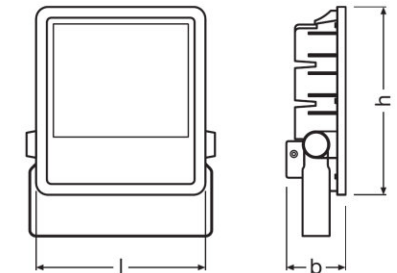

FLOODLIGHT LED 10 W 3000 K WT,
FLOODLIGHT LED 10 W 4000 K WT

FLOODLIGHT LED 20 W 3000 K WT

FLOODLIGHT LED 20 W 3000 K BK,
FLOODLIGHT LED 20 W 4000 K BK

FLOODLIGHT LED 50 W 3000 K WT