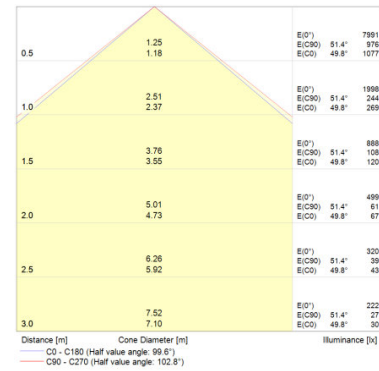

FLOODLIGHT LED 10 W 3000 K WT

FLOODLIGHT LED 10 W 4000 K WT

FLOODLIGHT LED 20 W 3000 K WT

FLOODLIGHT LED 20 W 3000 K BK