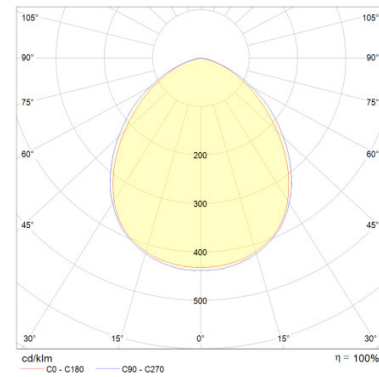

FLOODLIGHT LED 100 W 4000 K BK,
FLOODLIGHT LED 100 W 6500 K BK

FLOODLIGHT LED 10 W 3000 K WT

FLOODLIGHT LED 10 W 4000 K WT

FLOODLIGHT LED 20 W 3000 K WT

FLOODLIGHT LED 20 W 3000 K BK