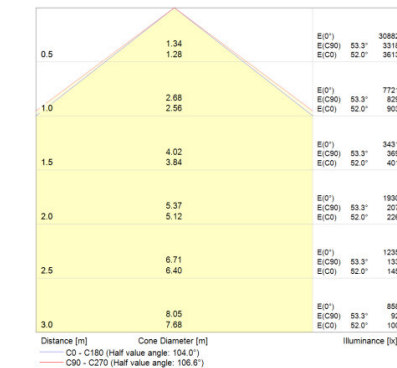

FLOODLIGHT LED 200 W 4000 K BK

FLOODLIGHT LED 200 W 6500 K BK

APPLICATION ADVICE

For more detailed application information and graphics please see product datasheet.