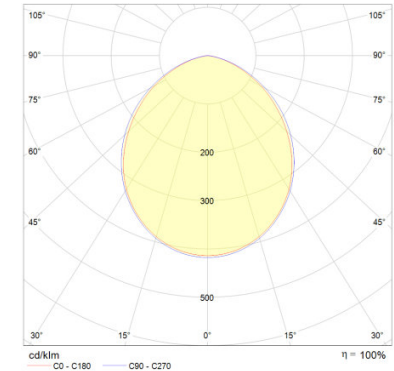

FLOODLIGHT LED 10 W 3000 K WT

FLOODLIGHT LED 10 W 4000 K WT

FLOODLIGHT LED 20 W 3000 K WT

FLOODLIGHT LED 20 W 3000 K BK