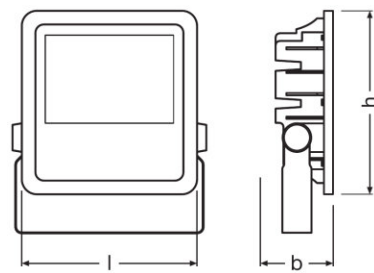

FLOODLIGHT LED 10 W 3000 K WT,
FLOODLIGHT LED 10 W 4000 K WT

FLOODLIGHT LED 20 W 3000 K WT

FLOODLIGHT LED 20 W 3000 K BK,
FLOODLIGHT LED 20 W 4000 K BK

FLOODLIGHT LED 50 W 3000 K WT