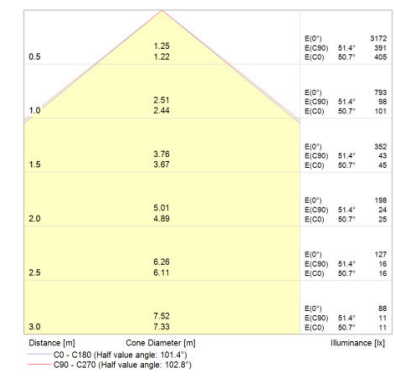

FLOODLIGHT LED 200 W 4000 K BK,
FLOODLIGHT LED 200 W 6500 K BK

FLOODLIGHT LED 10 W 3000 K WT

FLOODLIGHT LED 10 W 4000 K WT

FLOODLIGHT LED 20 W 3000 K WT

FLOODLIGHT LED 20 W 3000 K BK