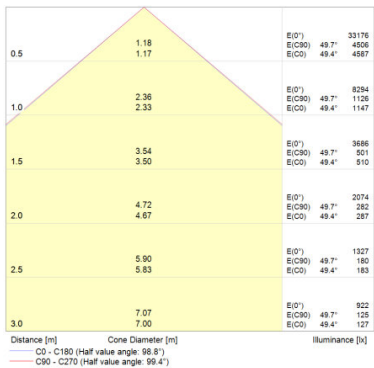

FLOODLIGHT LED 200 W 4000 K BK

FLOODLIGHT LED 200 W 6500 K BK

APPLICATION ADVICE

For more detailed application information and graphics please see product datasheet.