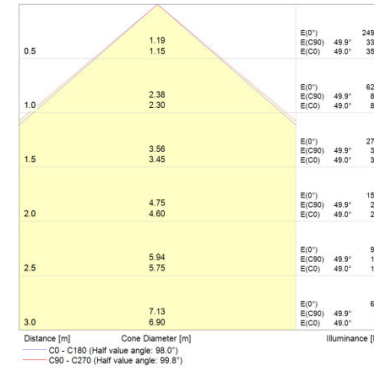

FLOODLIGHT LED 10 W 4000 K WT

FLOODLIGHT LED 20 W 3000 K WT

FLOODLIGHT LED 20 W 3000 K BK

FLOODLIGHT LED 20 W 4000 K BK

FLOODLIGHT LED 50 W 3000 K WT

FLOODLIGHT LED 50 W 3000 K BK

FLOODLIGHT LED 50 W 4000 K BK