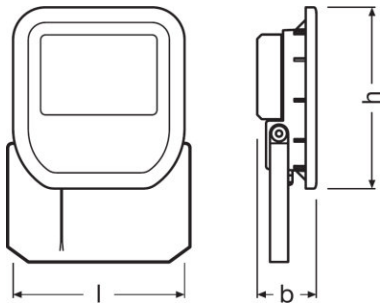

FLOODLIGHT LED 10 W 3000 K WT,
FLOODLIGHT LED 10 W 4000 K WT