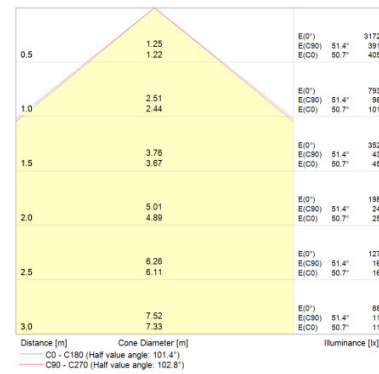

FLOODLIGHT LED 20 W 3000 K BK
SENSOR