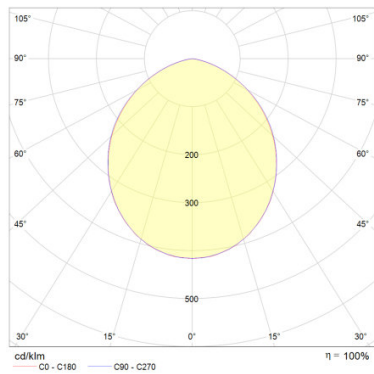

FLOODLIGHT LED 20 W 4000 K BK
SENSOR