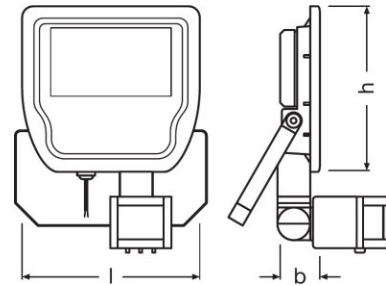

FLOODLIGHT LED 20 W 4000 K BK
SENSOR, FLOODLIGHT LED 20 W 3000
K BK SENSOR