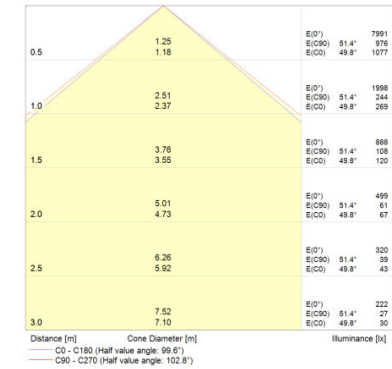

FLOODLIGHT LED 50 W 3000 K BK
SENSOR