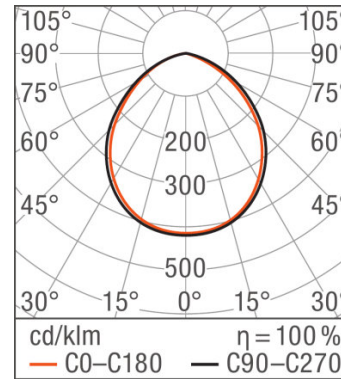

FLOODLIGHT LED 50 W 4000 K BK
SENSOR