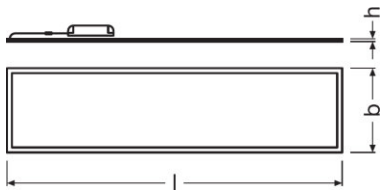

Product description	Standards
PANEL LED 1200 33 W 3000 K UGR < 19	CE/CB/TÜV SÜD/EAC/RoHS
PANEL LED 1200 33 W 4000 K UGR < 19	CE/CB/TÜV SÜD/EAC/RoHS
PANEL LED 1200 40 W 4000 K	CE/CB/TÜV SÜD/EAC
PANEL LED 1200 40 W 3000 K	CE/CB/TÜV SÜD/EAC/RoHS

PANEL LED 1200 33 W 3000 K UGR < 19