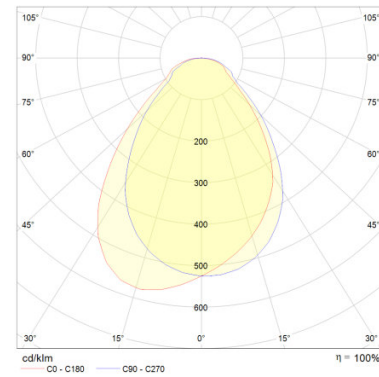

Product description	Standards
PANEL LED 1200 33 W 3000 K UGR < 19	CE/CB/TÜV SÜD/EAC/RoHS
PANEL LED 1200 33 W 4000 K UGR < 19	CE/CB/TÜV SÜD/EAC/RoHS
PANEL LED 1200 40 W 4000 K	CE/CB/TÜV SÜD/EAC
PANEL LED 1200 40 W 3000 K	CE/CB/TÜV SÜD/EAC/RoHS

PANEL LED 1200 33 W 3000 K UGR < 19