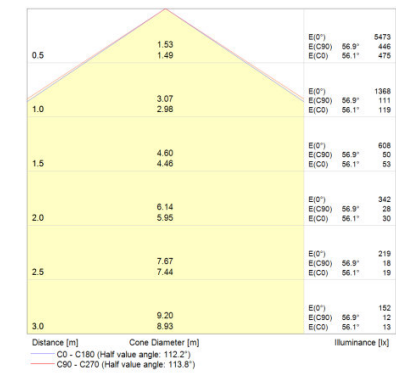

PANEL LED 1200 40 W 4000 K