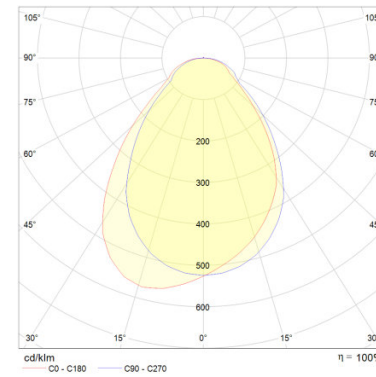

PANEL LED 1200 33 W 4000 K UGR < 19