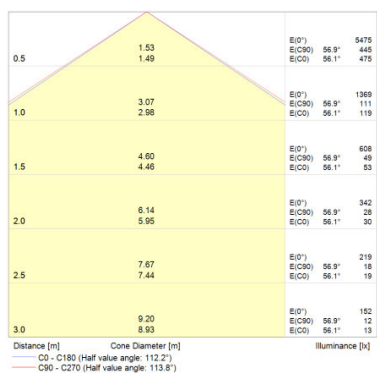

Product description	UGR lateral	Dimensions & weight			Colors & materials		Temperatures & operating conditions	Lifespan
		Length	Width	Height	Body material	Product color	Ambient temperature range	Lifespan L70 at 25 °C
PANEL LED 1200 33 W 3000 K UGR < 19	<19	1195 mm	295.0 mm	10.5 mm	Aluminum	White	-10...45 °C	50000 h
PANEL LED 1200 33 W 4000 K UGR < 19	<19	1195 mm	295.0 mm	10.5 mm	Aluminum	White	-10...45 °C	50000 h
PANEL LED 1200 40 W 4000 K		1195 mm	295.0 mm	10.5 mm	Aluminum	White	-10...45 °C	50000 h
PANEL LED 1200 40 W 3000 K		1195 mm	295.0 mm	10.5 mm	Aluminum	White	-10...45 °C	50000 h

Product description	Standards
PANEL LED 1200 33 W 3000 K UGR < 19	CE/CB/TÜV SÜD/EAC/RoHS
PANEL LED 1200 33 W 4000 K UGR < 19	CE/CB/TÜV SÜD/EAC/RoHS
PANEL LED 1200 40 W 4000 K	CE/CB/TÜV SÜD/EAC
PANEL LED 1200 40 W 3000 K	CE/CB/TÜV SÜD/EAC/RoHS

PANEL LED 1200 33 W 3000 K UGR < 19

PANEL LED 1200 33 W 4000 K UGR < 19

PANEL LED 1200 40 W 4000 K

PANEL LED 1200 33 W 3000 K UGR < 19, PANEL LED 1200 33 W 4000 K UGR < 19, PANEL LED 1200 40 W 4000 K, PANEL LED 1200 40 W 3000 K

LOGISTICAL DATA

Product code	Product description	Packaging unit (Pieces/Unit)	Dimensions (length x width x height)	Volume	Gross weight
4058075807266	PANEL LED 1200 33 W 3000 K UGR < 19	Shipping carton box 4	1295 mm x 180 mm x 355 mm	82.75 dm ³	16090.00 g
4058075807280	PANEL LED 1200 33 W 4000 K UGR < 19	Shipping carton box 4	1295 mm x 180 mm x 355 mm	82.75 dm ³	15960.00 g
4058075807303	PANEL LED 1200 40 W 4000 K	Shipping carton box 4	1295 mm x 180 mm x 355 mm	82.75 dm ³	15200.00 g