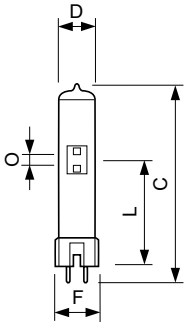

MSR Hot Restrike

Dimensional drawing

Product	D (max)	O	L (min)	L (max)	L	C (max)	F (max)	F	F (min)
MSR 400 HR 1CT/4	23 mm	6.0 mm	59 mm	61 mm	60 mm	110 mm	24 mm	23.5 mm	23 mm

General Information	
Operating Position	UNIVERSAL
System Description	Hot Restrike
Light Technical	
Color Code	-

Controls and Dimming

Order Code	Full Product Name	Dimmable
928050205115	MSR 400 HR 1CT/4	Yes
928060205115	MSR 125 HR 1CT/4	Yes
928097905115	MSR 200 HR 1CT/4	Yes
928175605115	MSR 250 HR 1CT/4	No

Order Code	Full Product Name	Dimmable
928050405114	MSR 4000 HR 1CT/1	Yes
928104905114	MSR 2500 HR 1CT/2	Yes
928097705115	MSR 575 HR 1CT/4	Yes
928105005114	MSR 1200 HR 1CT/2	Yes

Operating and Electrical

Order Code	Full Product Name	Lamp Current (Nom)	Power (Rated) (Nom)
928050205115	MSR 400 HR 1CT/4	6.9 A	400 W
928060205115	MSR 125 HR 1CT/4	1.9 A	125 W
928097905115	MSR 200 HR 1CT/4	3.3 A	200 W
928175605115	MSR 250 HR 1CT/4	2.6 A	250 W

Order Code	Full Product Name	Lamp Current (Nom)	Power (Rated) (Nom)
928050405114	MSR 4000 HR 1CT/1	27.5 A	4000 W
928104905114	MSR 2500 HR 1CT/2	25.6 A	2500 W
928097705115	MSR 575 HR 1CT/4	6.95 A	575 W
928105005114	MSR 1200 HR 1CT/2	13.8 A	1200 W

General Information

Order Code	Full Product Name	Cap-Base	Life To 50%	
			Failures (Nom)	Main Application
928050205115	MSR 400 HR 1CT/4	GZZ9.5	1000 h	Studio/Theatre
928060205115	MSR 125 HR 1CT/4	GZX9.5	200 h	Studio/Theatre
928097905115	MSR 200 HR 1CT/4	GZY9.5	200 h	Studio/Theatre
928175605115	MSR 250 HR 1CT/4	GZY9.5	750 h	TV/Film/Studio
928050405114	MSR 4000 HR 1CT/1	G38	300 h	Indoor & Outdoor filming

Order Code	Full Product Name	Cap-Base	Life To 50%	
			Failures (Nom)	Main Application
928104905114	MSR 2500 HR 1CT/2	G38	500 h	Indoor & Outdoor filming
928097705115	MSR 575 HR 1CT/4	G22	1000 h	Studio/Theatre
928105005114	MSR 1200 HR 1CT/2	G38	1000 h	Studio/Theatre

Light Technical