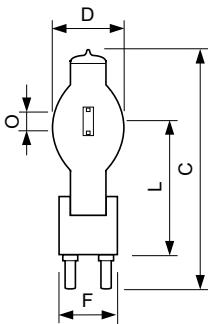

Versions

MSR 125 HR , MSR 200 HR , MSR 250 HR , MSR 400 HR

MSR 2500 HR, MSR 4000 HR

MSR 575 HR

MSR 1200 HR

Dimensional drawing

Product	D (max)	O	L (min)	L (max)	L	C (max)	F (max)	F	F (min)
MSR 250 HR	23 mm	5.0	58 mm	60 mm	59	110 mm	24 mm	23.5	23 mm
1CT/4		mm			mm			mm	
MSR 200 HR	20 mm	5.0	38 mm	40 mm	39	80 mm	24 mm	23.5	23 mm
1CT/4		mm			mm			mm	

MSR Hot Restrike

Dimensional drawing

Product	D (max)	O	L (min)	L (max)	L	C (max)	F (max)	F	F (min)
MSR 1200	40 mm	10.0	106 mm	108 mm	107	200 mm	67 mm	65	63 mm
HR 1CT/2		mm			mm			mm	

Product	D (max)	O	L (min)	L (max)	L	C (max)	F (max)	F	F (min)
MSR 2500	60 mm	14.0	126	128 mm	127	240 mm	67 mm	65	63 mm
HR 1CT/2		mm	mm		mm			mm	
MSR 4000	77 mm	20.0	141	143 mm	142	255 mm	67 mm	65	63 mm
HR 1CT/1		mm	mm		mm			mm	

Product	D (max)	O	L (min)	L (max)	L	C (max)	F (max)	F	F (min)
MSR 575 HR	30 mm	7.0	69 mm	71 mm	70	145 mm	43 mm	42	41 mm
1CT/4		mm			mm			mm	

Product	D (max)	O	L (min)	L (max)	L	C (max)	F (max)	F	F (min)
MSR 125 HR	17 mm	4.0	38 mm	40 mm	39	77 mm	24 mm	23.5	23 mm
1CT/4		mm			mm			mm	