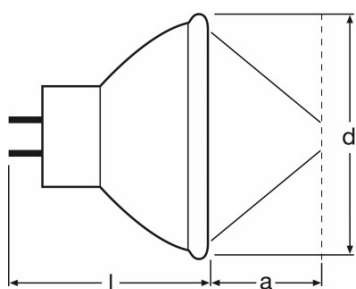

Product datasheet

Technical data

Electrical data

Nominal wattage	150.00 W
Nominal voltage	15.0 V

Light technical data

Focal length	32.0 mm
--------------	---------

Dimensions & weight

Diameter	51.0 mm
Length	42.0 mm