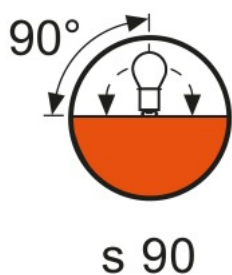

Product datasheet

Logistical Data

Product code	Product description	Packaging unit (Pieces/Unit)	Dimensions (length x width x height)	Volume	Gross weight
4008321191434	64640 HLX	Folding carton box 1	- x - x -		
4008321191441	64640 HLX	Shipping carton box 40	144 mm x 121 mm x 107 mm	1.86 dm³	269.00 g
4050300006727	64640 HLX	Folding carton box 1	70 mm x 23 mm x 25 mm	0.04 dm³	5.50 g
4050300890647	64640 HLX	Shipping carton box 40	144 mm x 107 mm x 121 mm	1.86 dm³	233.00 g
4050300230290	64640 HLX	Unpacked 1	- x - x -		
4050300230306	64640 HLX	Shipping carton box 250	400 mm x 400 mm x 130 mm	20.80 dm³	1480.00 g

The mentioned product code describes the smallest quantity unit which can be ordered. One shipping unit can contain one or more single products. When placing an order, for the quantity please enter single or multiples of a shipping unit.

Disclaimer

Subject to change without notice. Errors and omission excepted. Always make sure to use the most recent release.