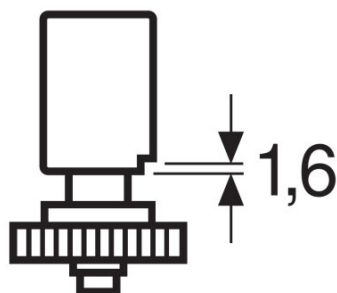

### Technical data

#### Dimensions & weight

Diameter	20.0 mm
Length	152.0 mm