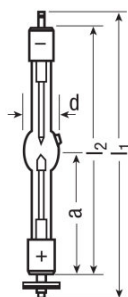

### Technical data

#### Dimensions & weight

Diameter	20.0 mm
Length	152.0 mm