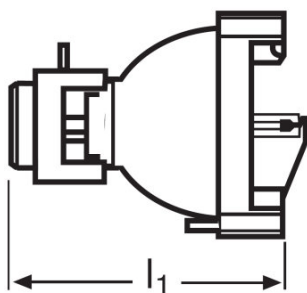

Technical data

Electrical data

Nominal wattage	100.00 W
Lamp wattage	100 W
Lamp voltage	20...25 V ¹⁾
Lamp current	4.0...5.0 A
Type of current	DC

¹⁾ Initial electrical values

Photometrical data

Radiated power 315...400 nm (UVA)	3.8 / 5.0 W ¹⁾
-----------------------------------	---------------------------

¹⁾ Aperture 3 mm round / Aperture 5 mm round

Light technical data

Focal length	45.0 mm
--------------	---------

Dimensions & weight

Diameter	68.0 mm
Length with base excl. base pins/connection	77.00 mm

Lifespan