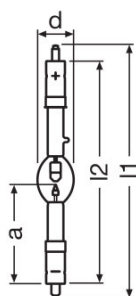

Product features

- Wattage: 1,200...8,000 W

Product datasheet

Technical data

Electrical data

Nominal wattage	1600.00 W
Lamp voltage	23 V
Nominal current	24.0 A
Lamp current	65.0 A
Current control range	50...70 A

Dimensions & weight

Diameter	46.0 mm
Length	236.0 mm
Length with base excl. base pins/connection	222.00 mm
Light center length (LCL)	95.0 mm ¹⁾
Electrode gap cold	3.8 mm
Cable/wire length, input side	265 mm
Product weight	367.00 g

Base anode (standard designation)	SK27/50
Base cathode (standard designation)	SFcX27-8

Product datasheet

Capabilities

Cooling	Forced
Burning position	s20/p20 ¹⁾

¹⁾ For vertical burning position: anode (+) on top