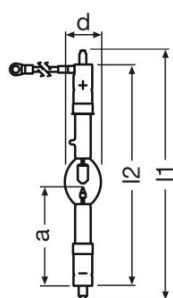

#### Dimensions & weight

Diameter	70.0 mm
Length	410.0 mm
Length with base excl. base pins/connection	370.00 mm
Light center length (LCL)	171.0 mm <sup>1)</sup>
Electrode gap cold	7.5 mm
Cable/wire length, input side	400 mm
Product weight	1023.00 g