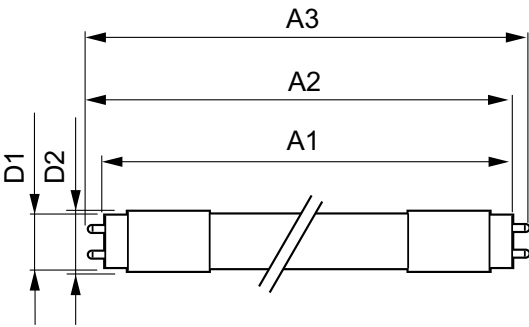

Product Data

Full product code	871869668744400
-------------------	-----------------

Order product name	MAS LEDtube 1500mm UO 24W 840 T8
EAN/UPC - Product	8718696687444
Order code	929001298202
Numerator - Quantity Per Pack	1
Numerator - Packs per outer box	10
Material Nr. (12NC)	929001298202
Net Weight (Piece)	0.450 kg

Warnings and Safety

- NOTES: The overall energy efficiency and light distribution of any installation that uses these lamps are determined by the design of the installation.

Dimensional drawing

TLED 4ft 24W-58W 3700lm 160D 4000K G13ND

Product	D1	D2	A1	A2	A3
MAS LEDtube 1500mm UO 24W 840 T8	25.78 mm	28 mm	1498.7 mm	1505.8 mm	1512.9 mm

Photometric data

MASTER LEDtube EM/Mains T8