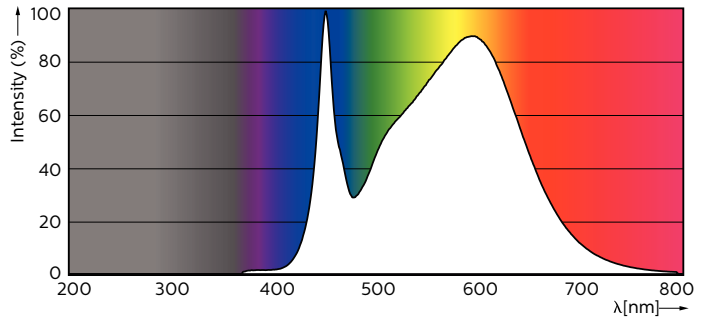

MASTER LEDtube EM/Mains T8

Approval and Application

Energy Saving Product	Yes
Energy Efficiency Label (EEL)	A++
Approval Marks	TUV CE marking RoHS compliance KEMA Keur certificate
Energy Consumption kWh/1000 h	24 kWh

Product Data

Full product code	871869668744400

Order product name	MAS LEDtube 1500mm UO 24W 840 T8
EAN/UPC - Product	8718696687444
Order code	929001298202
Numerator - Quantity Per Pack	1
Numerator - Packs per outer box	10
Material Nr. (12NC)	929001298202
Net Weight (Piece)	0.450 kg

Warnings and Safety

- NOTES: The overall energy efficiency and light distribution of any installation that uses these lamps are determined by the design of the installation.

Dimensional drawing

Product	D1	D2	A1	A2	A3
MAS LEDtube 1500mm UO 24W 840 T8	25.78 mm	28 mm	1498.7 mm	1505.8 mm	1512.9 mm

Photometric data